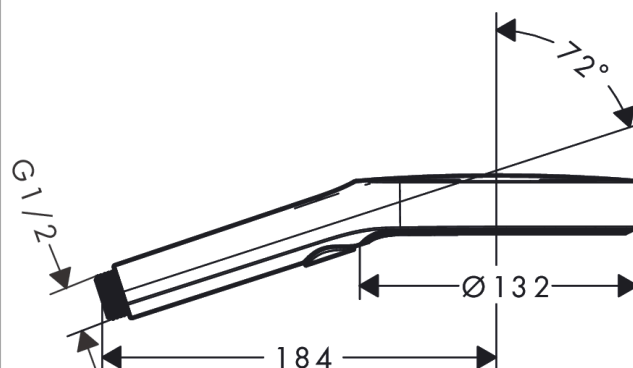

Rainfinity

Hand shower 130 3jet EcoSmart

Surfaces: **Chrome** Article Number: **26865000**

Description

product features

- shower head size: 130 mm
- spray type: PowderRain, Intense PowderRain, MonoRain
- convenient diversion via Select button
- spray disc surface: graphite
- maximum flow rate at 3 bar: 8,5 l/min
- minimum flow pressure: 1,5 bar
- with internal water conduction
- rinseable screen seal
- connection thread G 1/2
- connection dimension: DN15
- suitable for continuous flow water heaters

Technology

Design awards

Product image

Scale drawing

Flowchart

The consumption was measured in combination with the appropriate fittings (thermostat/mixer/ in-wall valve) to reflect actual application in practice.