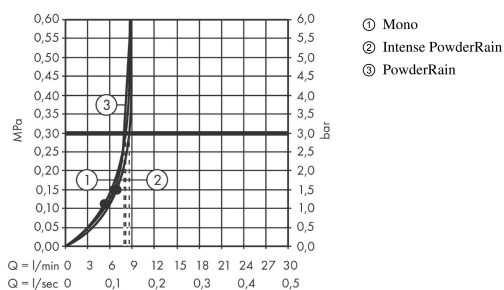

Rainfinity

Hand shower 130 3jet EcoSmart

Surfaces: **Chrome** Article Number: **26865000**

Description

product features

- shower head size: 130 mm
- spray type: PowderRain, Intense PowderRain, MonoRain
- convenient diversion via Select button
- spray disc surface: graphite
- maximum flow rate at 3 bar: 8,5 l/min
- minimum flow pressure: 1,5 bar
- with internal water conduction
- rinseable screen seal
- connection thread G 1/2
- connection dimension: DN15
- suitable for continuous flow water heaters

Technology

Design awards

Product image

Scale drawing

Flowchart

The consumption was measured in combination with the appropriate fittings (thermostat/mixer/ in-wall valve) to reflect actual application in practice.